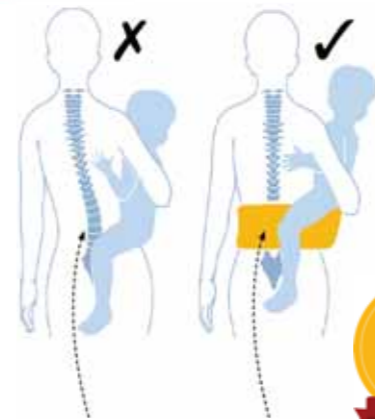

Orderline 01278 434440

www.hippychick.com

Hippychick Hipseat

The Hipseat is a back supporting belt that helps you carry your child naturally and comfortably. Recommended by osteopaths, chiropractors and health care professionals – it can help prevent long term damage to your back by giving the correct support to your spine. Suitable from 6 months to 3 years, the Hipseat distributes your child's weight around your waist to stop your back bending or twisting.

Hippychick Feeding Pillow

The Hippychick Feeding Pillow is an essential support for breastfeeding and bottle feeding. It can also be used later as a baby nest for helping babies to sit up and for tummy time. It is ideal for relieving pregnancy backache or placing between knees and ankles to achieve a more comfortable sleeping position.